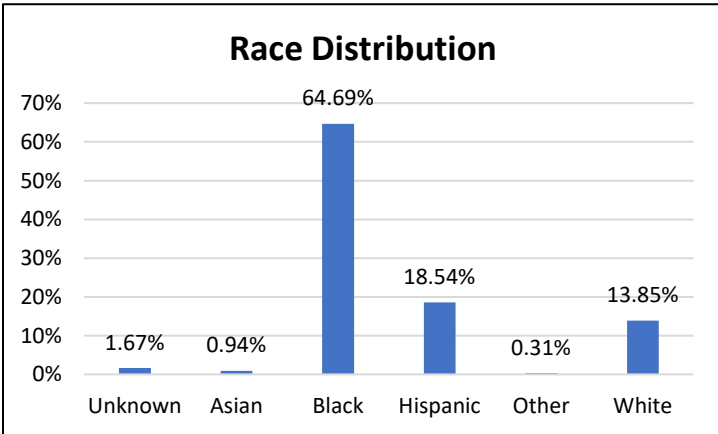

Pretrial Services Weekly Report

Electronic Monitoring Population Demographics 8/25/2023

Curfew Only population:	912
Bischof Law Only population:	715
Cases with Curfew and Bischof Law Supervision*	48

Curfew

Bischof Law

* 48 individuals are supervised under Curfew and Bischof Law. These individuals are reflected in both the Curfew and Bischof Law graphs