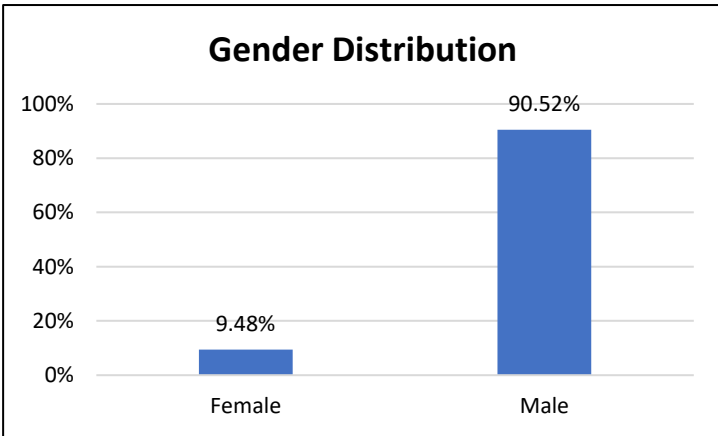

Pretrial Services Weekly Report

Electronic Monitoring Population Demographics 8/25/2023

Curfew Only population:	912
Bischof Law Only population:	715
Cases with Curfew and Bischof Law Supervision*	48

Curfew

Bischof Law

* 48 individuals are supervised under Curfew and Bischof Law. These individuals are reflected in both the Curfew and Bischof Law graphs