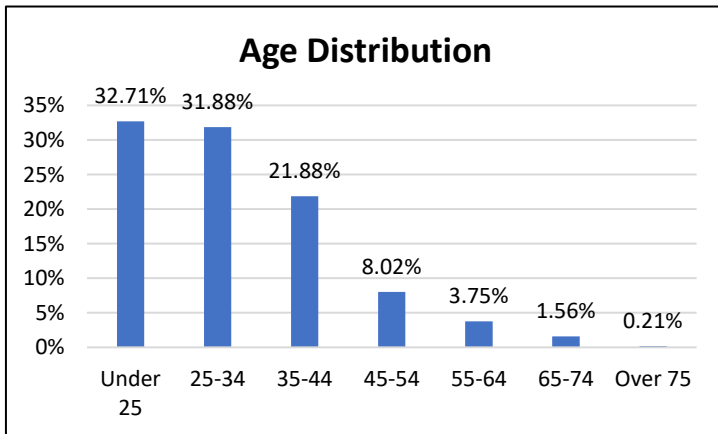

Pretrial Services Weekly Report

Electronic Monitoring Population Demographics 8/25/2023

Curfew Only population:	912
Bischof Law Only population:	715
Cases with Curfew and Bischof Law Supervision*	48

Curfew

Bischof Law

* 48 individuals are supervised under Curfew and Bischof Law. These individuals are reflected in both the Curfew and Bischof Law graphs