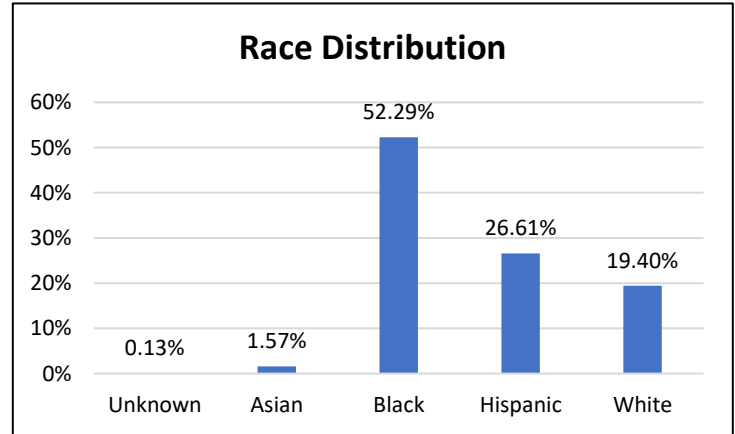

Pretrial Services Weekly Report

Electronic Monitoring Population Demographics 8/25/2023

Curfew Only population:	912
Bischof Law Only population:	715
Cases with Curfew and Bischof Law Supervision*	48

Curfew

Bischof Law

* 48 individuals are supervised under Curfew and Bischof Law. These individuals are reflected in both the Curfew and Bischof Law graphs