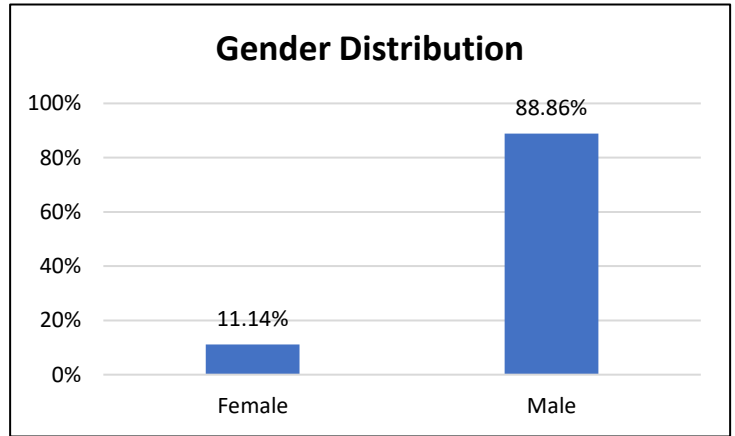

Pretrial Services Weekly Report

Electronic Monitoring Population Demographics 8/25/2023

Curfew Only population:	912
Bischof Law Only population:	715
Cases with Curfew and Bischof Law Supervision*	48

Curfew

Bischof Law

* 48 individuals are supervised under Curfew and Bischof Law. These individuals are reflected in both the Curfew and Bischof Law graphs