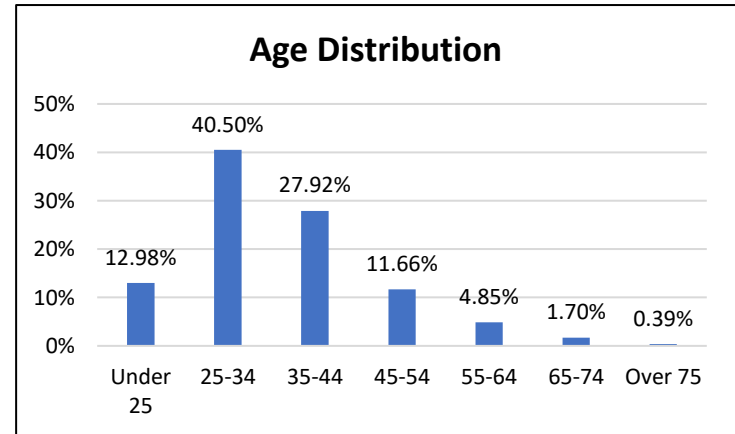

Pretrial Services Weekly Report

Electronic Monitoring Population Demographics 8/25/2023

Curfew Only population:	912
Bischof Law Only population:	715
Cases with Curfew and Bischof Law Supervision*	48

Curfew

Bischof Law

* 48 individuals are supervised under Curfew and Bischof Law. These individuals are reflected in both the Curfew and Bischof Law graphs